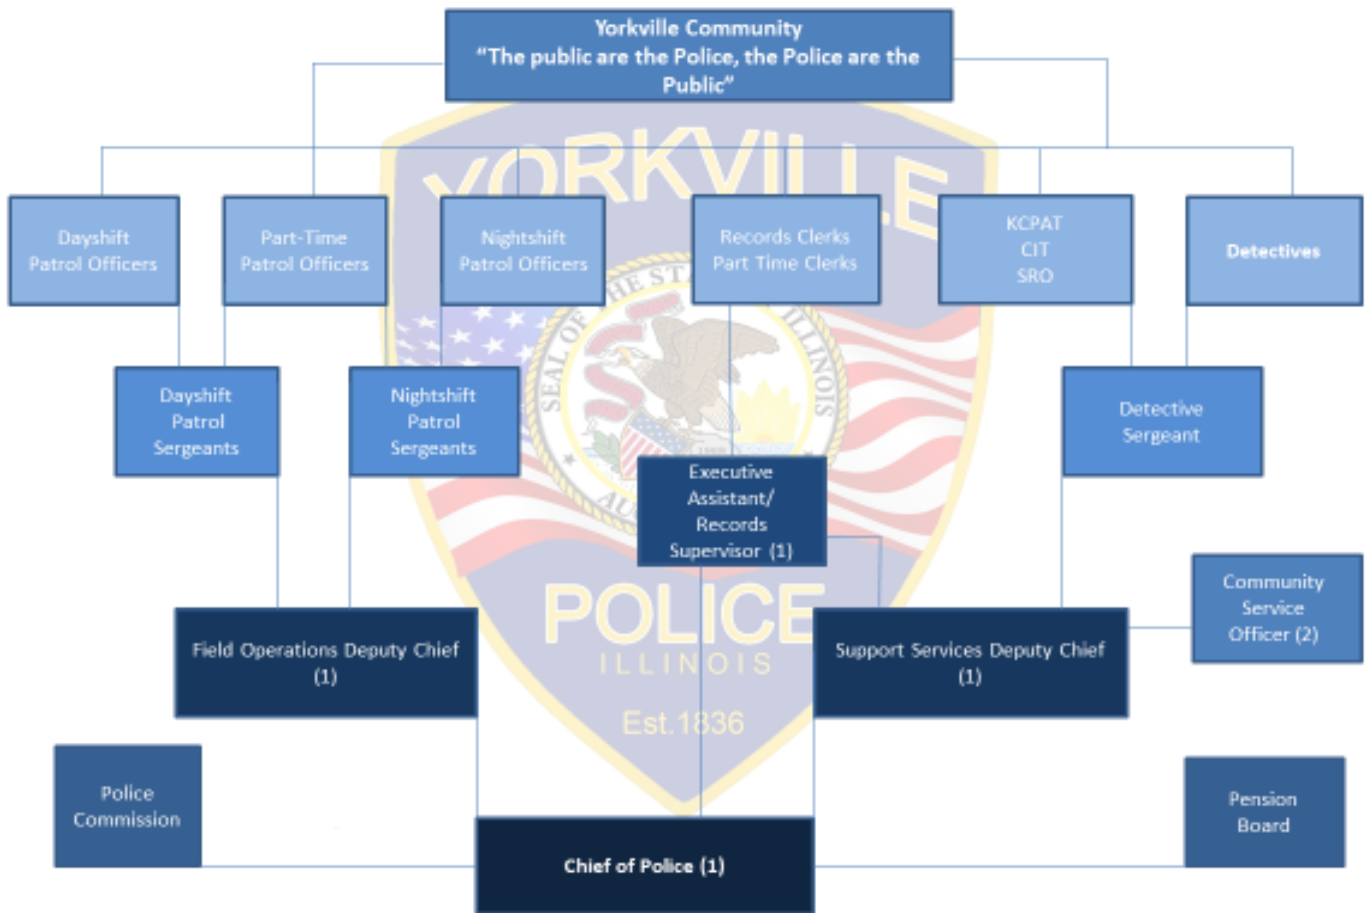

Yorkville Police Department

Organizational Chart 2020

Personnel Distribution					
Full Time Sworn		Full Time Non-Sworn		Part Time Personnel	
Chief of Police	1	Executive Assistant	1	Patrol Officer	1
Deputy Chiefs	2	Records Clerks	2	Evidence Custodian	1
Detective Sergeant	1			Community Service Officers	2
Patrol Sergeants	4			Records Clerks	3
Patrol Officers	17				
Detectives	2				
School Resource Officer	1				
CPAT/CIT	2				
Total Sworn	30	Total Non-Sworn	3	Total Part-Time	7