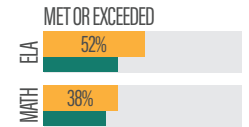

ACADMEIC PROGRESS

YORKVILLE

STATE AVERAGE

ILLINOIS SCIENCE ASSESSMENT

ILLINOIS ASSESSMENT OF READINESS

SCHOLASTIC APTITUDE TEST

28% STUDENTS TAKING EARLY
COLLEGE COURSES

STUDENTS & TEACHERS