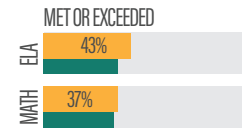

ACADMEIC PROGRESS

YORKVILLE

STATE AVERAGE

ILLINOIS SCIENCE ASSESSMENT

ILLINOIS ASSESSMENT OF READINESS

SCHOLASTIC APTITUDE TEST

28% STUDENTS TAKING EARLY
COLLEGE COURSES

STUDENTS & TEACHERS