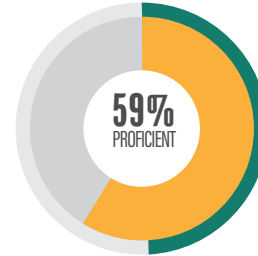

YORKVILLE, ILLINOIS EDUCATION SUMMARY

SCHOOLS IN THE CUSD 115 DISTRICT

THERE ARE 9 TOTAL SCHOOLS IN THE DISTRICT

GRADE SCHOOLS

Autumn Creek Elementary
Bristol Bay Elementary
Bristol Grade School
Circle Center Grade School
Grande Reserve Elementary
Yorkville Grade School
Yorkville Intermediate School

MIDDLE SCHOOLS

Yorkville Middle School

HIGH SCHOOLS

Yorkville High School

PRIVATE SCHOOLS IN THE CITY OF YORKVILLE

THERE ARE 4 PRIVATE SCHOOLS IN YORKVILLE

Little Hand Preschool
Parkview Christian Academy
School of Expressive Arts & Learning
Yorkville Christian High School

ACADMEIC PROGRESS

YORKVILLE

STATE AVERAGE

ILLINOIS SCIENCE ASSESSMENT