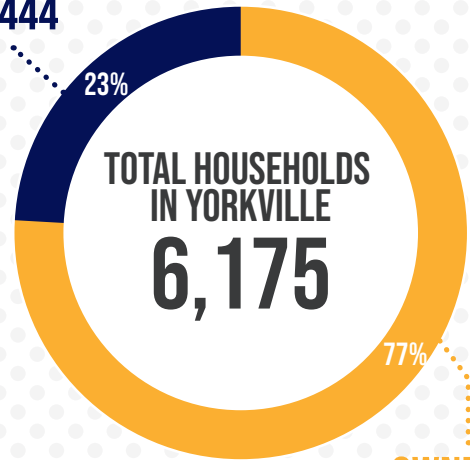

YORKVILLE, ILLINOIS

HOUSEHOLD PROFILE

HOW MANY PEOPLE LIVE IN EACH YORKVILLE HOUSEHOLD?

4,564 Family Households

1,611 Non-Family Households

WHAT'S THE AVERAGE RENT IN YORKVILLE?

\$1,371

RENTERS
1,444

OWNERS
4,731

WHAT'S THE AVERAGE VALUE OF A HOUSE WITH A MORTGAGE?

\$227,906

DWELLING UNITS BY TYPE OF STRUCTURE

WHEN WERE DWELLING UNITS BUILT?

United City of Yorkville
800 Game Farm Road
Yorkville, IL 60560