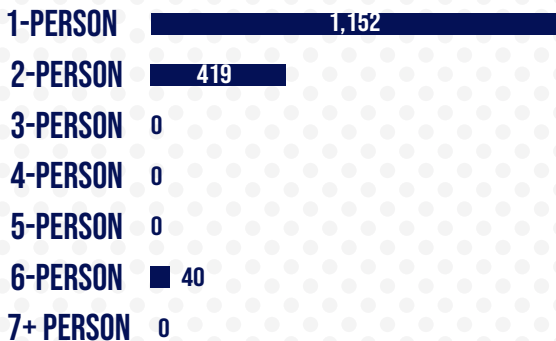

YORKVILLE, ILLINOIS

HOUSEHOLD PROFILE

HOW MANY PEOPLE LIVE IN EACH YORKVILLE HOUSEHOLD?

4,564 Family Households

1,611 Non-Family Households

WHAT'S THE AVERAGE RENT IN YORKVILLE?

\$1,371

RENTERS
1,444

OWNERS
4,731

WHAT'S THE AVERAGE VALUE OF A HOUSE WITH A MORTGAGE?

\$227,906

DWELLING UNITS BY TYPE OF STRUCTURE

WHEN WERE DWELLING UNITS BUILT?

United City of Yorkville
800 Game Farm Road
Yorkville, IL 60560