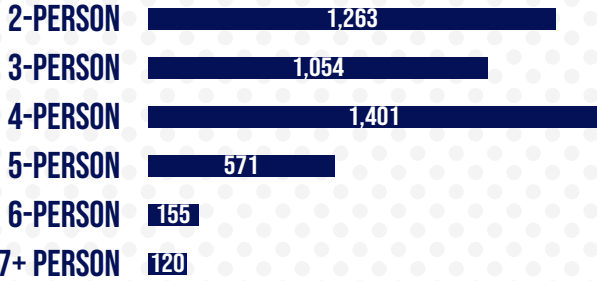

YORKVILLE, ILLINOIS

HOUSEHOLD PROFILE

HOW MANY PEOPLE LIVE IN EACH YORKVILLE HOUSEHOLD?

4,564 Family Households

1,611 Non-Family Households

WHAT'S THE AVERAGE RENT IN YORKVILLE?

\$1,371

RENTERS
1,444

OWNERS
4,731

WHAT'S THE AVERAGE VALUE OF A HOUSE WITH A MORTGAGE?

\$227,906

DWELLING UNITS BY TYPE OF STRUCTURE

WHEN WERE DWELLING UNITS BUILT?

United City of Yorkville
800 Game Farm Road
Yorkville, IL 60560