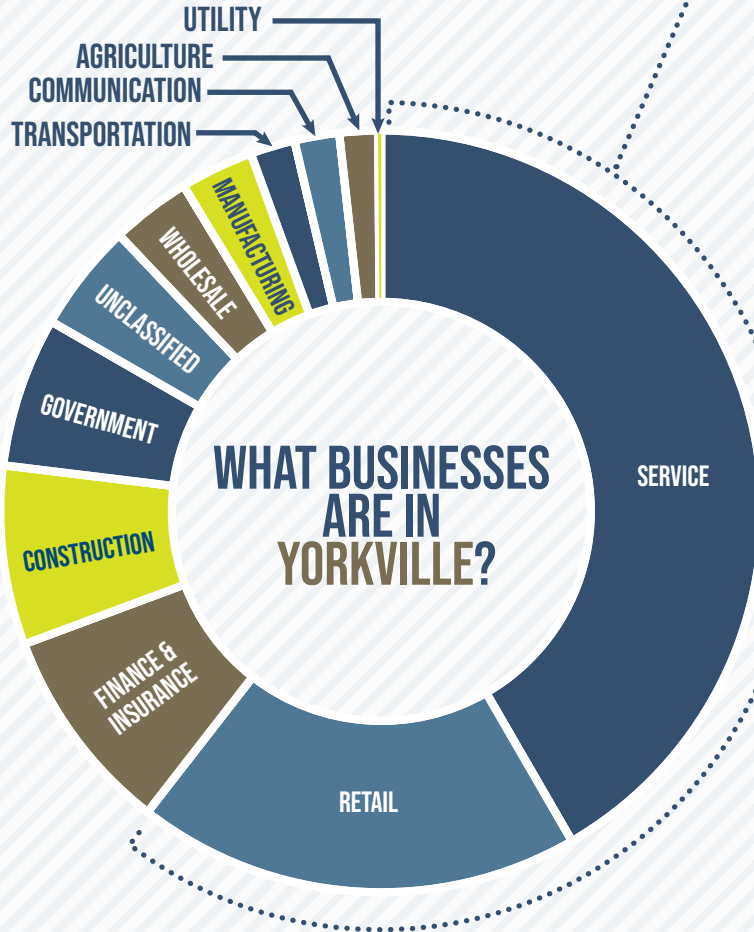

YORKVILLE, ILLINOIS

BUSINESS SUMMARY

SERVICES AND RETAIL
MAKE UP OVER 60% OF
BUSINESSES

WHAT ARE CONSIDERED SERVICES?

INFLOW & OUTFLOW OF WORKERS

RETAIL BREAKDOWN

United City of Yorkville
800 Game Farm Road
Yorkville, IL 60560