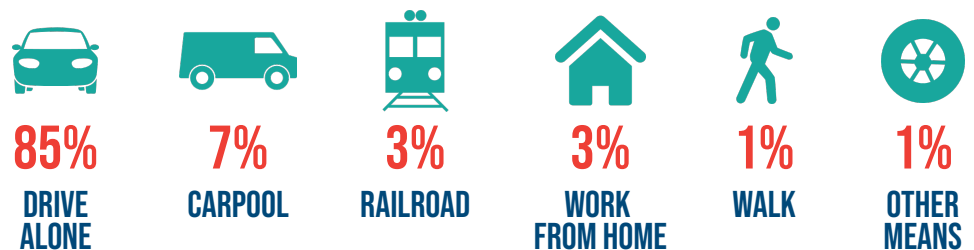

YORKVILLE, ILLINOIS

COMMUNITY PROFILE

POPULATION GROWTH

POPULATION BY AGE

AVERAGE TRAVEL TIME TO WORK?

35 MINUTES

HOW DO RESIDENTS GET TO WORK?

YORKVILLE HOUSEHOLDS