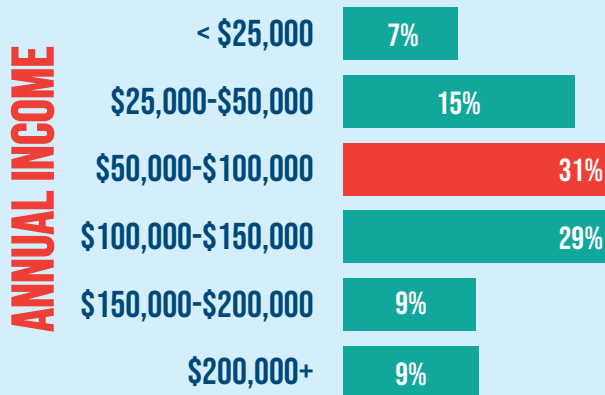

YORKVILLE, ILLINOIS

COMMUNITY PROFILE

POPULATION GROWTH

POPULATION BY AGE

AVERAGE TRAVEL TIME TO WORK?

35 MINUTES

HOW DO RESIDENTS GET TO WORK?

YORKVILLE HOUSEHOLDS

MOST HOUSEHOLDS EARN BETWEEN \$50,000 - \$100,000 PER YEAR

\$92,084

MEDIAN HOUSEHOLD INCOME

43.6%

THE PERCENTAGE OF YORKVILLE RESIDENTS WHO PURCHASED THEIR HOMES BETWEEN 2000-2009.

United City of Yorkville
800 Game Farm Road
Yorkville, IL 60560