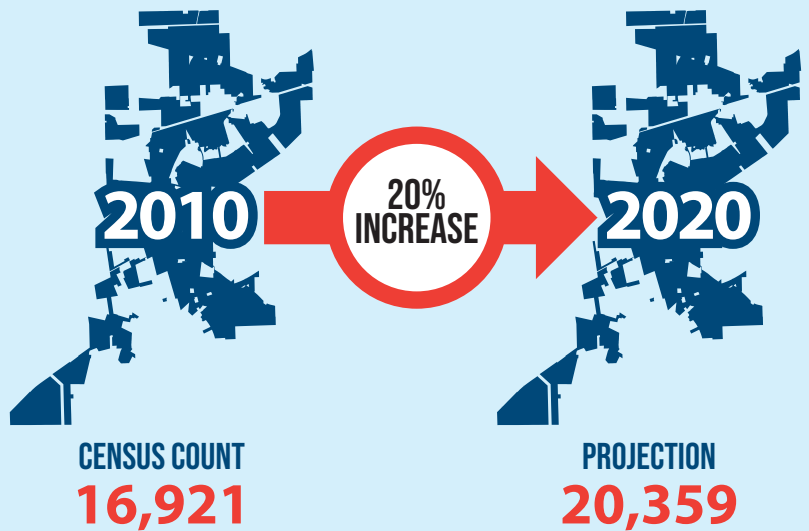

YORKVILLE, ILLINOIS

COMMUNITY PROFILE

POPULATION GROWTH

POPULATION BY AGE

AVERAGE TRAVEL TIME TO WORK?

35 MINUTES

HOW DO RESIDENTS GET TO WORK?

YORKVILLE HOUSEHOLDS