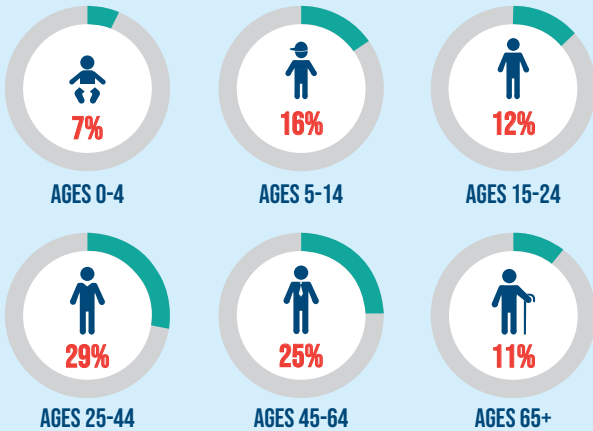

YORKVILLE, ILLINOIS

COMMUNITY PROFILE

POPULATION GROWTH

POPULATION BY AGE

AVERAGE TRAVEL TIME TO WORK?

35 MINUTES

HOW DO RESIDENTS GET TO WORK?

YORKVILLE HOUSEHOLDS

MOST HOUSEHOLDS EARN BETWEEN \$50,000 - \$100,000 PER YEAR

\$92,084

MEDIAN HOUSEHOLD INCOME

43.6%

THE PERCENTAGE OF YORKVILLE RESIDENTS WHO PURCHASED THEIR HOMES BETWEEN 2000-2009.

United City of Yorkville
800 Game Farm Road
Yorkville, IL 60560