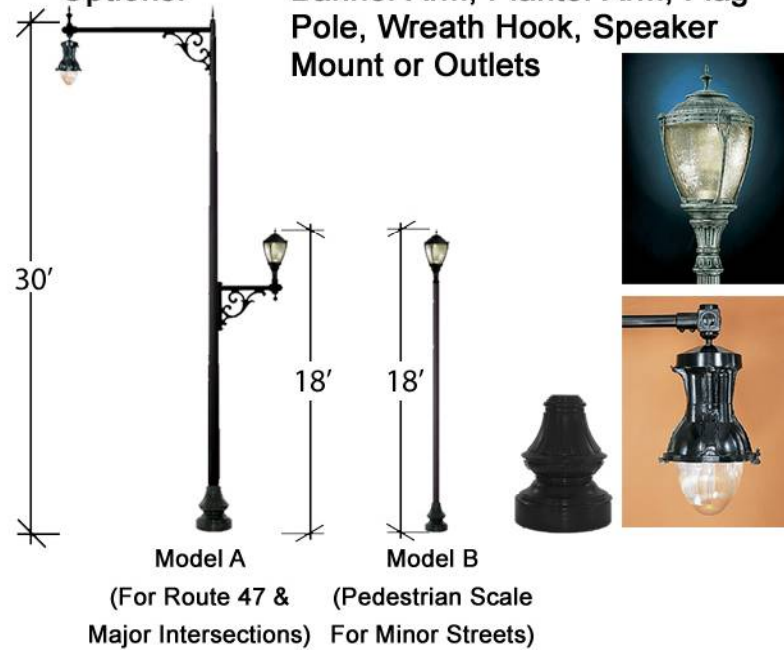

LIGHTING

Manufacturer: Sternberg Lighting
Model A: 1-1914A/478EFPM-8'/8530SRTF-12FF/1130A/A/5P/478EFPM/SSCC
Model B: 1130A/A/5P/PT/4216FP5
Color: Black
Options: Banner Arm, Planter Arm, Flag Pole, Wreath Hook, Speaker Mount or Outlets