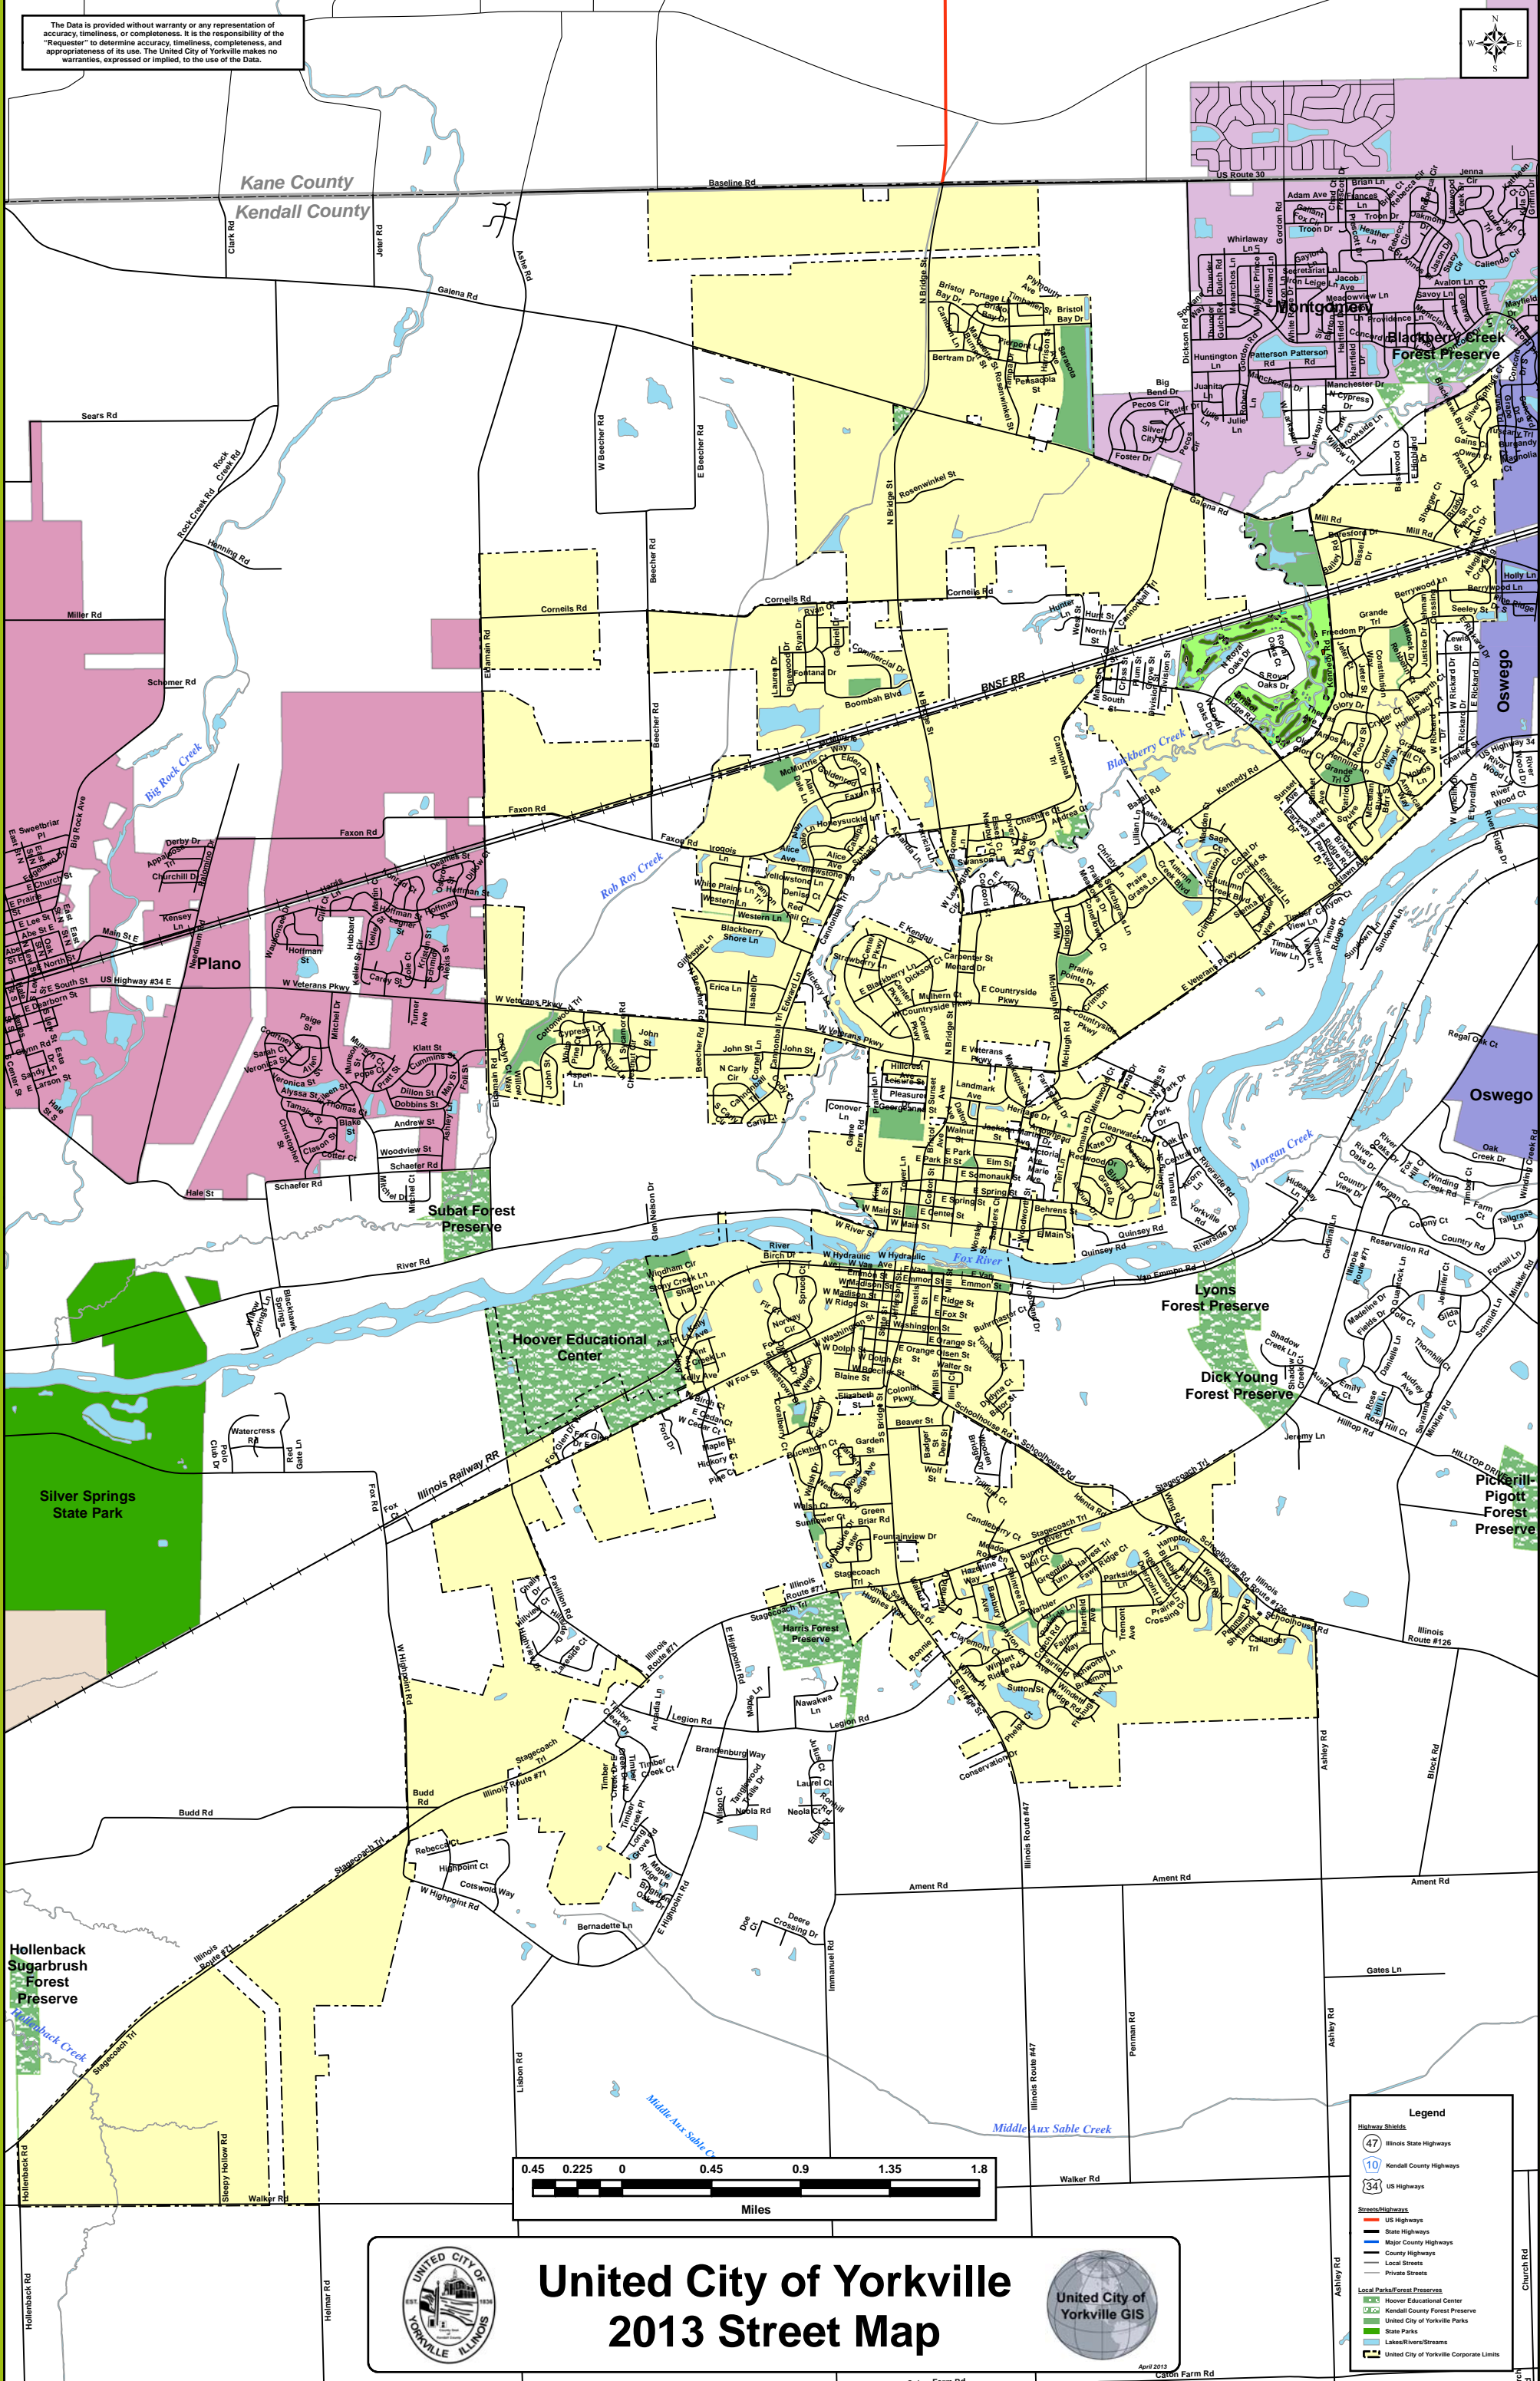

United City of Yorkville 2013 Street Map

Legend	
	Highway Shields
	47 Illinois State Highways
	10 Kendall County Highways
	34 US Highways
	Streets/Highways
	US Highways
	State Highways
	Major County Highways
	County Highways
	Local Streets
	Private Streets
	Local Parks/Forest Preserves
	Hoover Educational Center
	Kendall County Forest Preserve
	United City of Yorkville Parks
	State Parks
	Lakes/Rivers/Streams
	United City of Yorkville Corporate Limits

April 2013

Caton Farm Rd, Caton Farm Rd, Caton Farm Rd, Church Rd