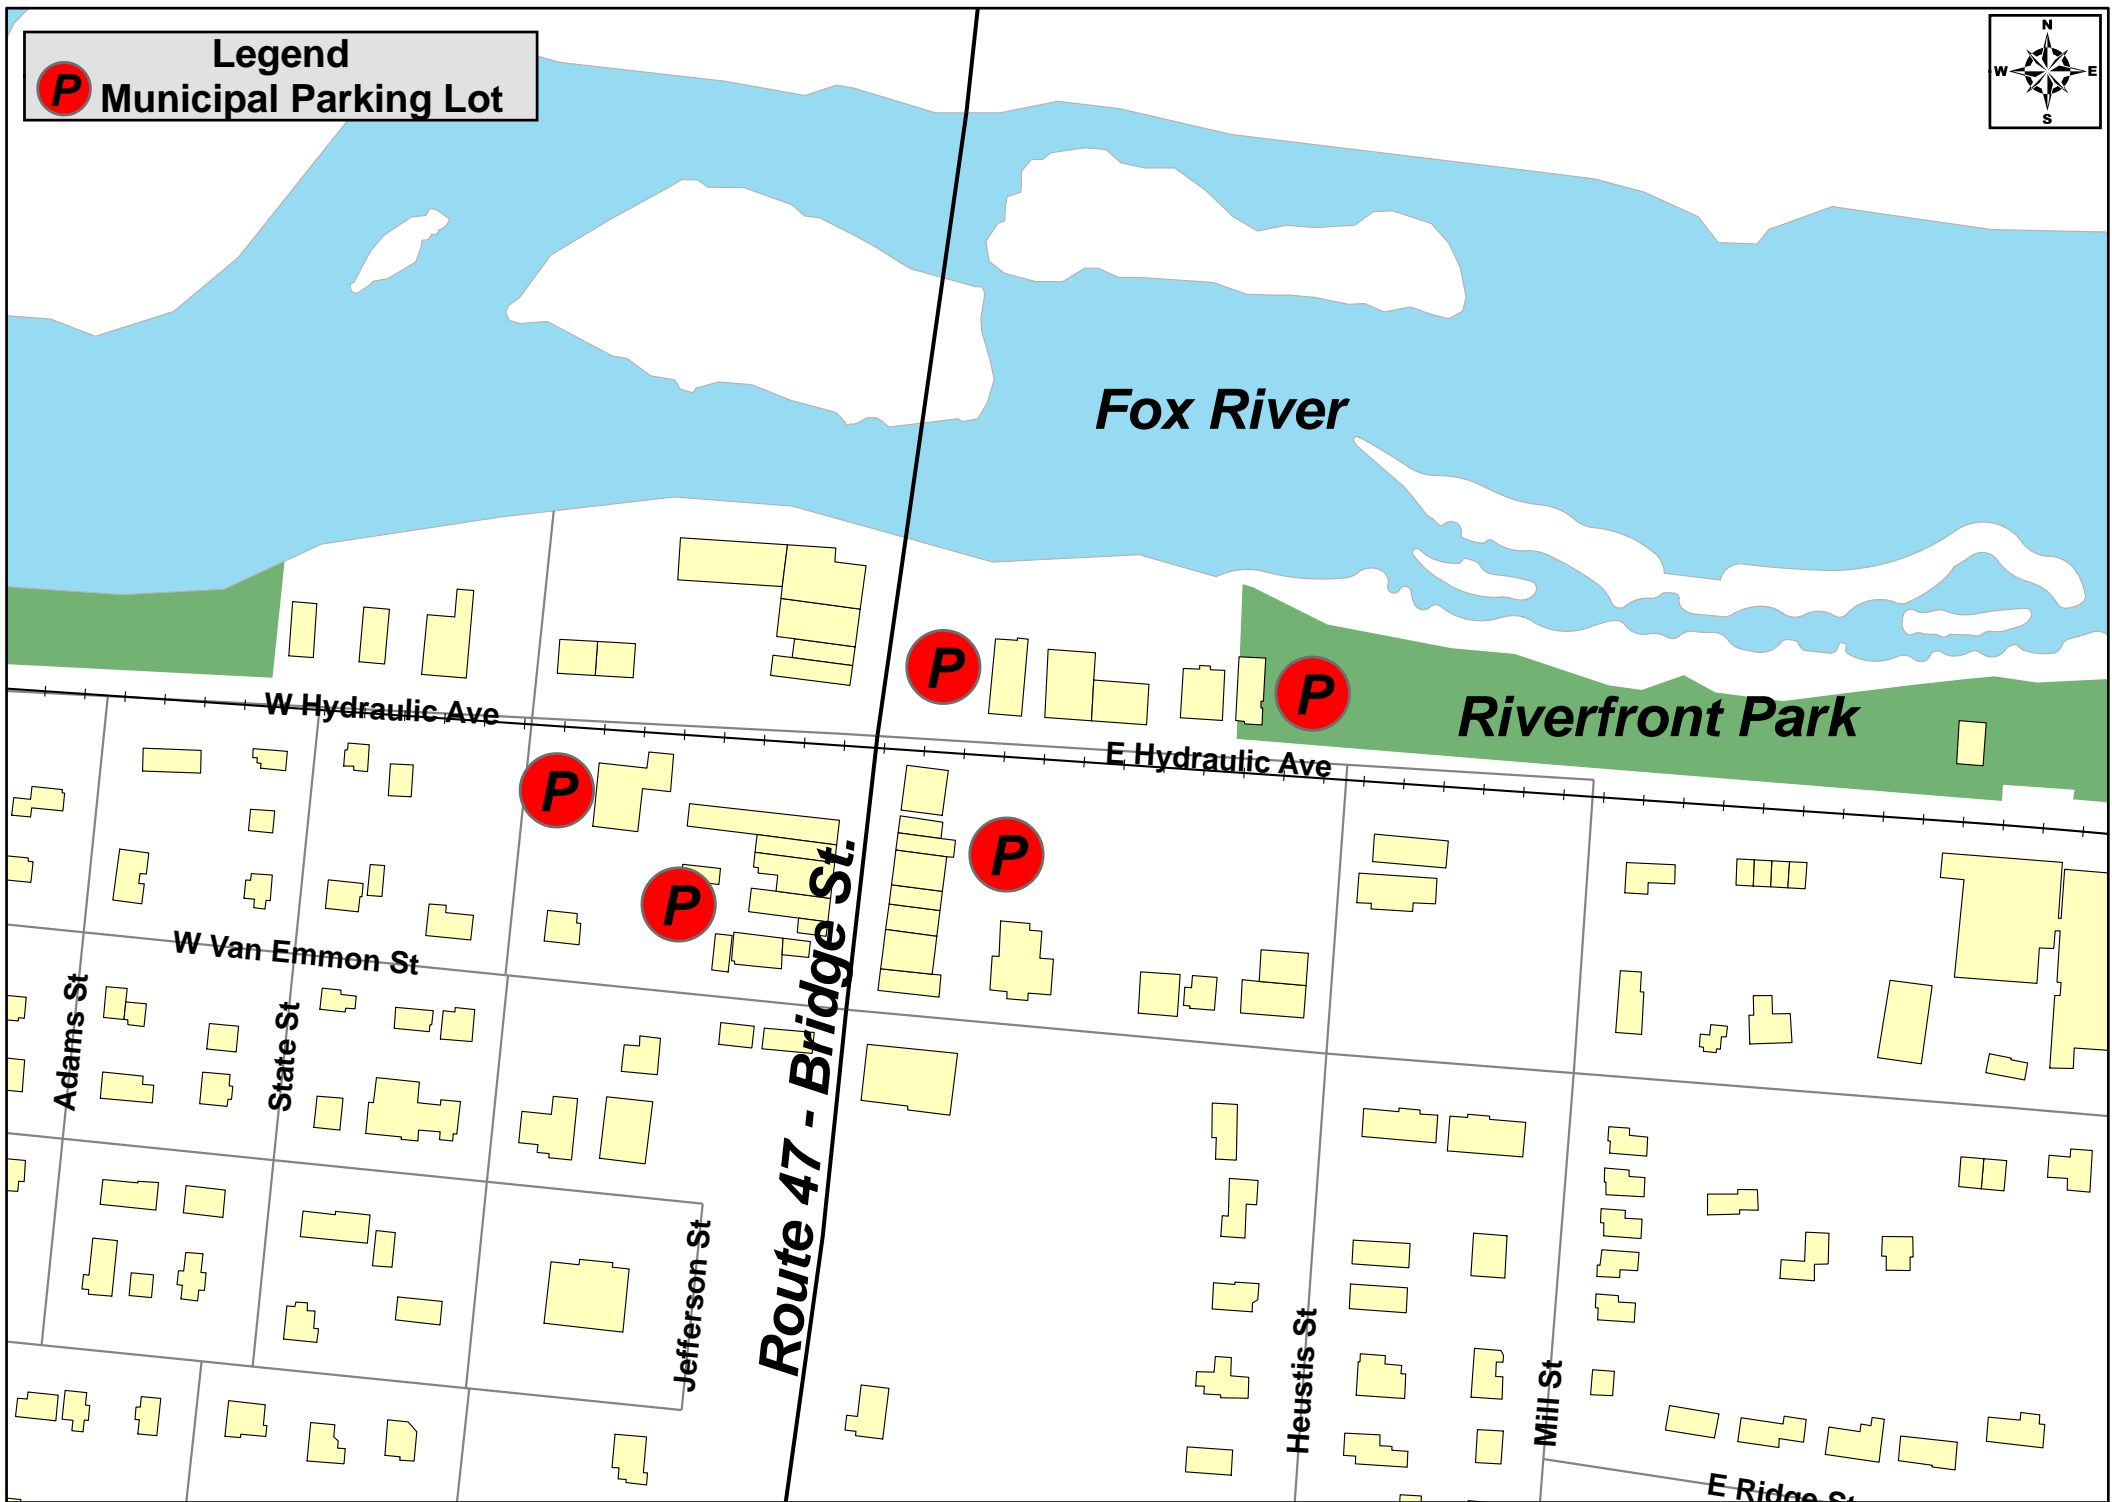

**Legend**  
**P** Municipal Parking Lot

**Municipal Parking Lots**  
 January 2011

*The Data is provided without warranty or any representation of accuracy, timeliness, or completeness. It is the responsibility of the "requester" to determine accuracy, timeliness, completeness, and appropriateness of its use. The United City of Yorkville makes no warranties, expressed or implied, to the use of the Data.*  
 - Map produced by United City of Yorkville GIS