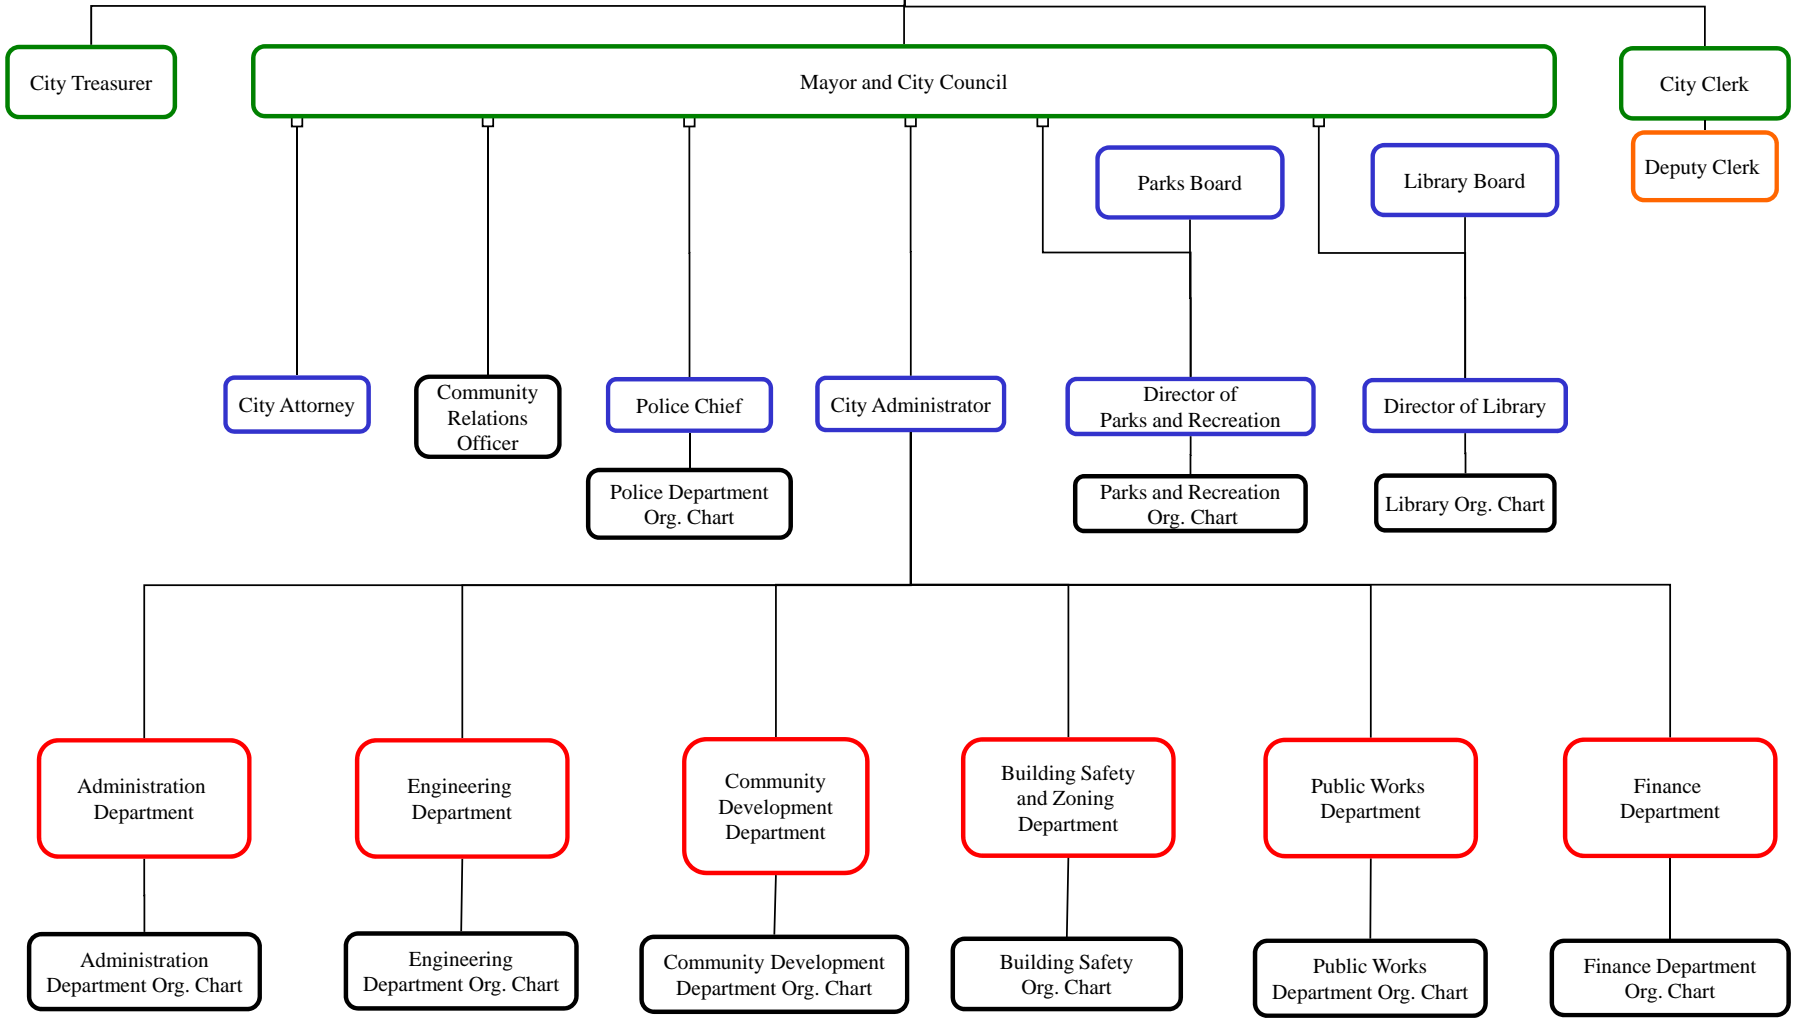

CITIZENS

Items in Blue are Appointed By the Mayor

Items in Orange are Appointed By the City Clerk

Items in Red are Division or Department Names

Items in Green are Elected by the Citizens